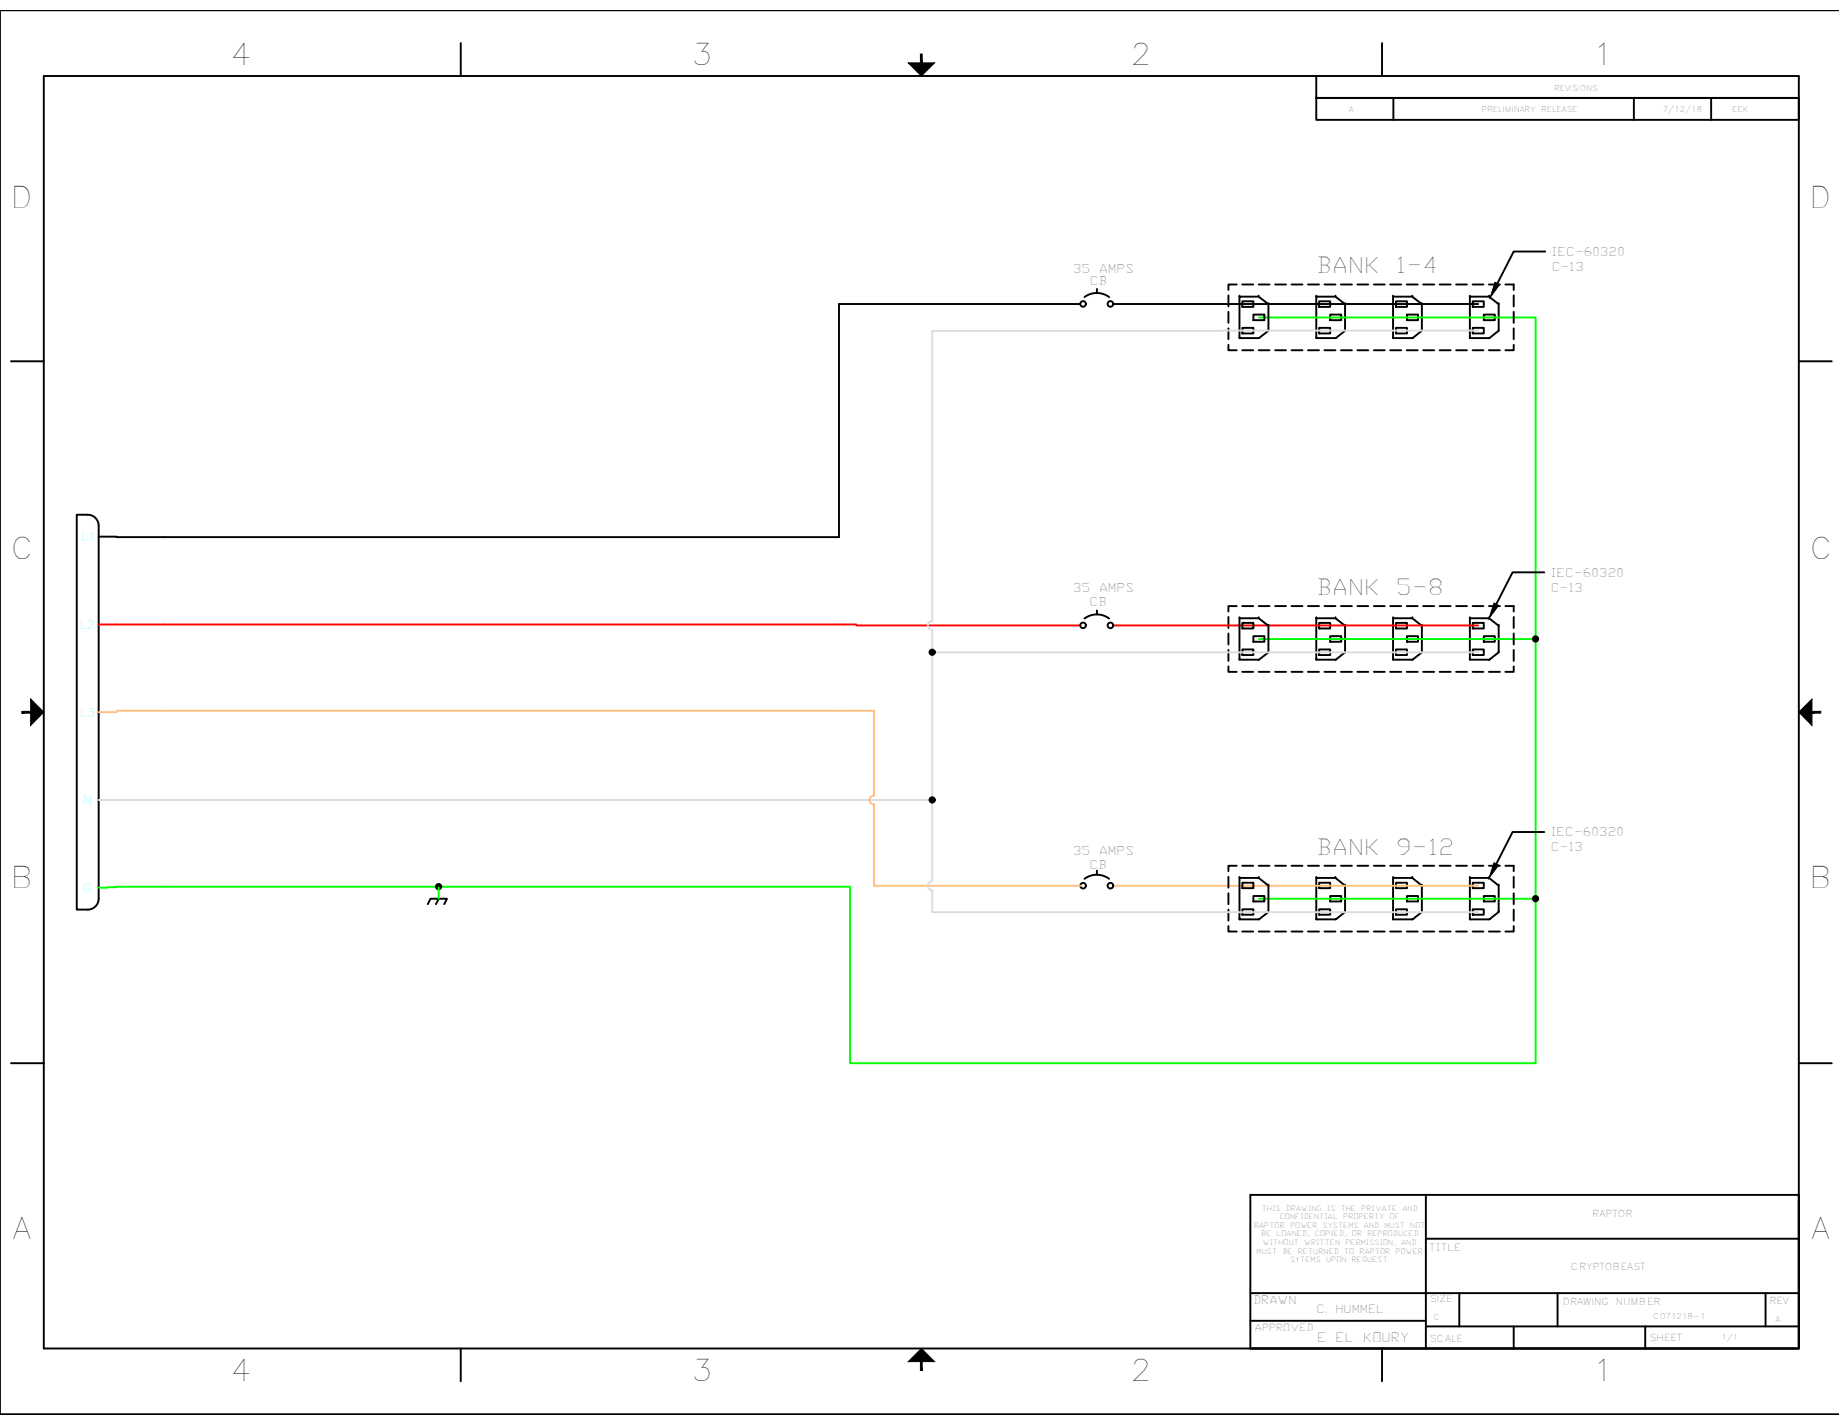

REVISIONS			
A	PRELIMINARY RELEASE	7/12/18	EKK

THIS DRAWING IS THE PRIVATE AND CONFIDENTIAL PROPERTY OF RAPTOR POWER SYSTEMS AND MUST NOT BE LOANED, COPIED, OR REPRODUCED WITHOUT WRITTEN PERMISSION, AND MUST BE RETURNED TO RAPTOR POWER SYSTEMS UPON REQUEST.				RAPTOR			
				TITLE CRYPTOBEAST			
DRAWN	C. HUMMEL	SIZE	DRAWING NUMBER		REV		
APPROVER	E. EL KOURY	SCALE	C071218-1		A		
			SHEET		1/1		